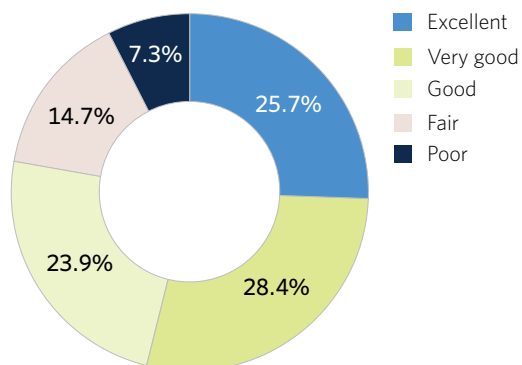

* Retirement here denotes a plan with a match from the employer

Top International Institutions

Rank	Institution	No. of Postdocs	Salary	Postdoc Resources	Health/Retirement Benefits
1	University of Cambridge, UK	900	£25,134-32,796	Postdoc association	National and subsidized health, final salary pension scheme
2	University of Liverpool, UK	205	£29,138-46,532	Researcher forum	National health, private pension
3	University of Nottingham, UK	44	£25,134-35,837	Head of school or school welfare officer	National health
4	Edinburgh University, UK	900	£27,000-45,000	None	National health, private pension
5	Dalhousie University, Halifax, Canada	75	$28,000-60,000 CAD	Associate dean of graduate studies	Dependent on funding source
6	Novartis Institutes for Biomedical Research, Basel, Switzerland	33	declined to provide information	Postdoc program office	National health and pension
7	University of Alberta, Edmonton, Canada	134	$36,750-55,000 CAD	Postdoc association, postdoc fellows office	Health
8	University of British Columbia, Vancouver, Canada	350	$38,000 CAD	Postdoc association	Dependent on funding source
9	Netherlands Cancer Institute, Amsterdam	99	€ 34,000	Postdoc career development initiative	National health and pension
10	University of Toronto, Canada	1,221	$38,000 CAD	Postdoc administrative officer	Health

Overall, how do you rate your current postdoc position?